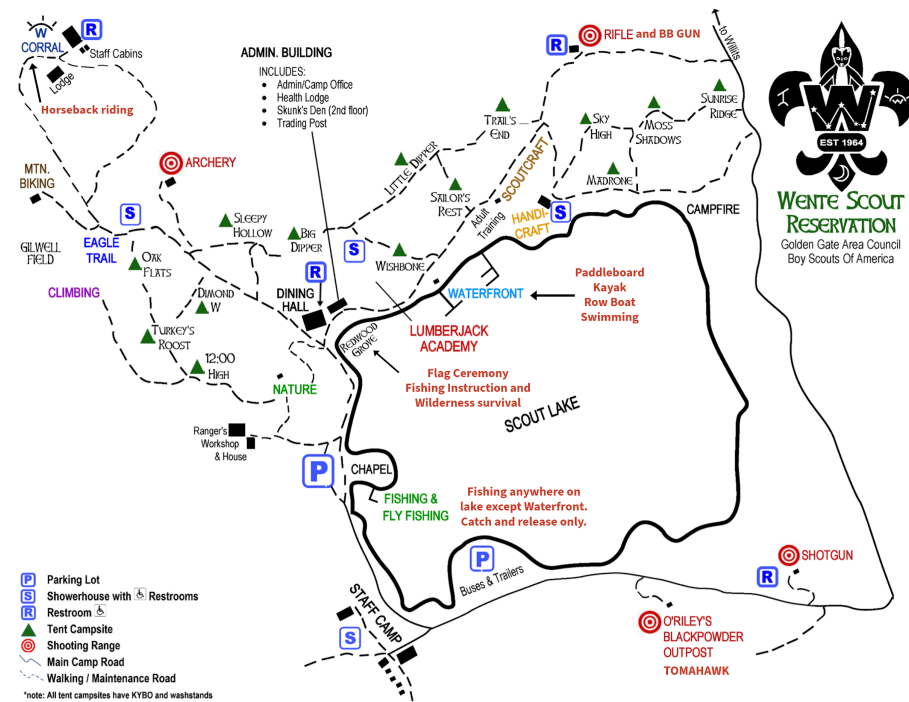

Nation's 9th Muslim Camporee - 2025 Aug 22 - Aug 24

Campsites Aerial View

Activities Aerial View